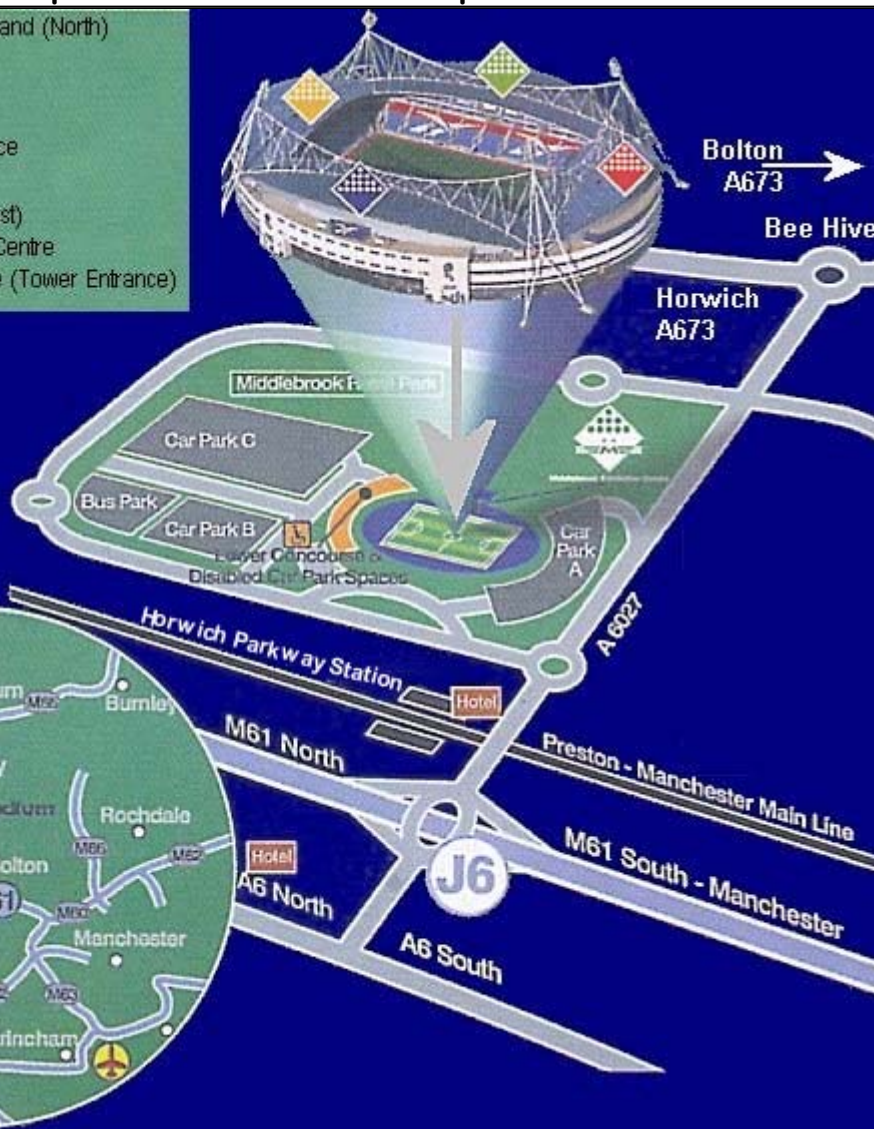

Map and Directions to Kidz up North

-  Bolton Evening News Stand (North)
-  South Stand
-  West Stand Main entrance
Platinum Suite
-  Nat Loffhouse Stand (East)
-  Middlebrook Exhibition Centre
-  The Lion of Vienna Suite (Tower Entrance)

By Road

- At junction 6 of M61
- 10 minutes drive from Bolton
- 30 minutes drive from Manchester

By Rail

- 400 yds from Horwich Parkway train station
- 45 minute direct link to Manchester Airport
- 20 minute journey to Manchester City Centre
- Easily reached from Bolton and Wigan

By Air

- 24 miles from Manchester Airport
- Direct rail link
- Direct motorway link